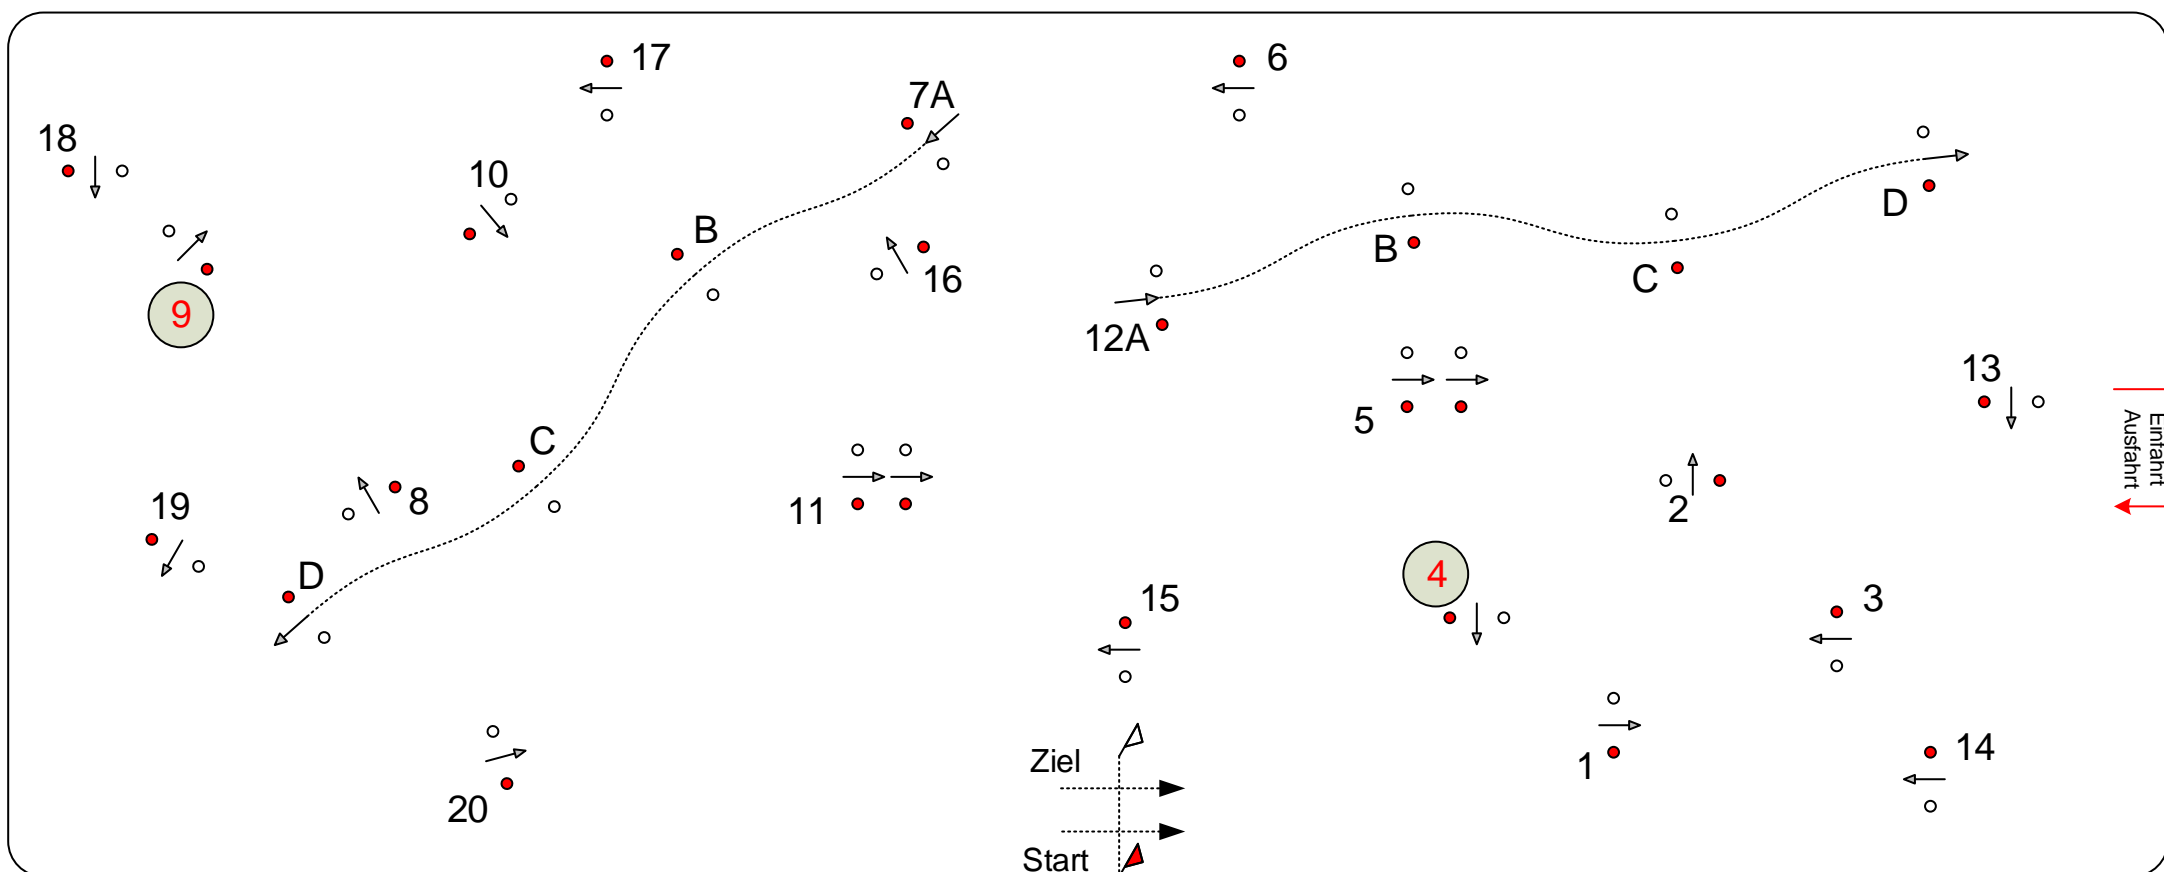

CAI2* Stadl Paura 2018

Single Pony	620m	260	144 sec
Single Horse, Pairs Pony	620m	250	149 sec
Pairs Horses	640m	250	154 sec
Team Horses	660m	240	165 sec
YD & J	620m	240	155 sec

CAI** CH 520 220 142 sec
Without: 4,10,15,17,19

Richter

4 9 5cm reduced